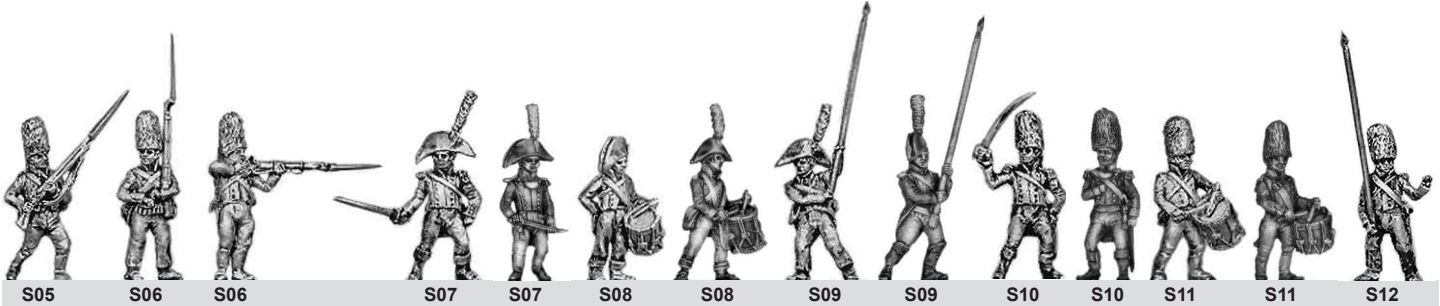

## Spanish 1802-1813

### Infantry

- |      |  |     |  |      |                                   |
|------|--|-----|--|------|-----------------------------------|
| S01  | Fusilier, cocked hat, standing           | S07 | Officer, cocked hat                    | S13a | 1802 Light Infantry, marching     |
| S01a | Fusilier, cocked hat, marching           | S08 | Drummer, cocked hat                    | S14  | Catalonian Light Infantry Officer |
| S02  | Fusilier, cocked hat, advancing          | S09 | Standard Bearer, cocked hat            | S15  | Light Infantry Bugler             |
| S03  | Fusilier, cocked hat, firing and loading | S10 | Grenadier Officer                      | S16  | Militiaman, round hat             |
| S04  | Grenadier, fur cap, marching             | S11 | Grenadier Drummer                      | S17  | Militia Officer                   |
| S05  | Grenadier, fur cap, advancing            | S12 | Grenadier Standard                     | S18  | Militia Drummer                   |
| S06  | Grenadier, fur cap, firing and loading   | S13 | Catalonian Light Infantry, skirmishing | S19  | Militia Standard Bearer           |
|      |  |     |  | S20  | Mounted Officer                   |