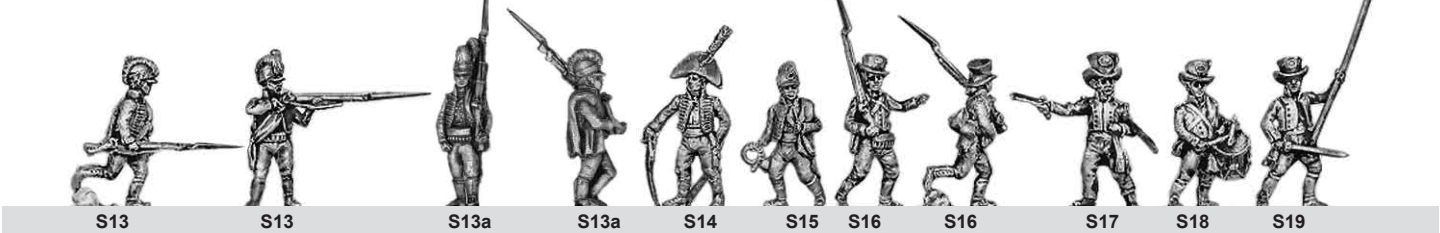

## Spanish 1802-1813

### Infantry

- |      |  |     |  |      |                                   |
|------|--|-----|--|------|-----------------------------------|
| S01  | Fusilier, cocked hat, standing           | S07 | Officer, cocked hat                    | S13a | 1802 Light Infantry, marching     |
| S01a | Fusilier, cocked hat, marching           | S08 | Drummer, cocked hat                    | S14  | Catalonian Light Infantry Officer |
| S02  | Fusilier, cocked hat, advancing          | S09 | Standard Bearer, cocked hat            | S15  | Light Infantry Bugler             |
| S03  | Fusilier, cocked hat, firing and loading | S10 | Grenadier Officer                      | S16  | Militiaman, round hat             |
| S04  | Grenadier, fur cap, marching             | S11 | Grenadier Drummer                      | S17  | Militia Officer                   |
| S05  | Grenadier, fur cap, advancing            | S12 | Grenadier Standard                     | S18  | Militia Drummer                   |
| S06  | Grenadier, fur cap, firing and loading   | S13 | Catalonian Light Infantry, skirmishing | S19  | Militia Standard Bearer           |
|      |  |     |  | S20  | Mounted Officer                   |