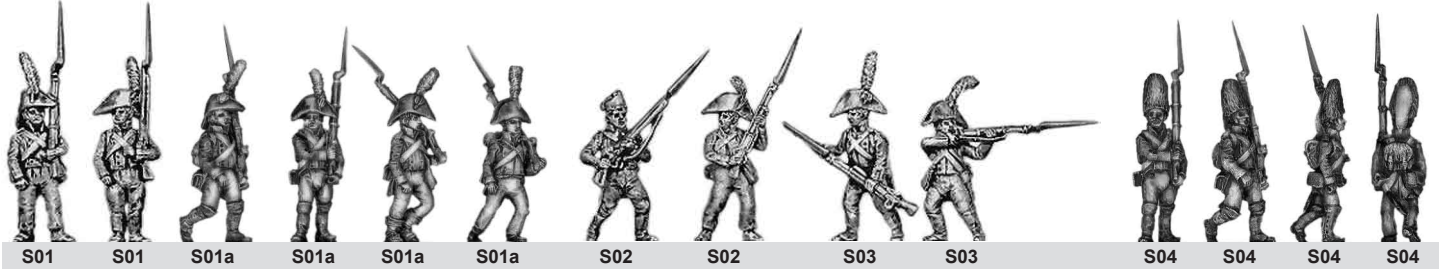

## Spanish 1802-1813

### Infantry

- |      |  |     |  |      |                                   |
|------|--|-----|--|------|-----------------------------------|
| S01  | Fusilier, cocked hat, standing           | S07 | Officer, cocked hat                    | S13a | 1802 Light Infantry, marching     |
| S01a | Fusilier, cocked hat, marching           | S08 | Drummer, cocked hat                    | S14  | Catalonian Light Infantry Officer |
| S02  | Fusilier, cocked hat, advancing          | S09 | Standard Bearer, cocked hat            | S15  | Light Infantry Bugler             |
| S03  | Fusilier, cocked hat, firing and loading | S10 | Grenadier Officer                      | S16  | Militiaman, round hat             |
| S04  | Grenadier, fur cap, marching             | S11 | Grenadier Drummer                      | S17  | Militia Officer                   |
| S05  | Grenadier, fur cap, advancing            | S12 | Grenadier Standard                     | S18  | Militia Drummer                   |
| S06  | Grenadier, fur cap, firing and loading   | S13 | Catalonian Light Infantry, skirmishing | S19  | Militia Standard Bearer           |
|      |  |     |  | S20  | Mounted Officer                   |